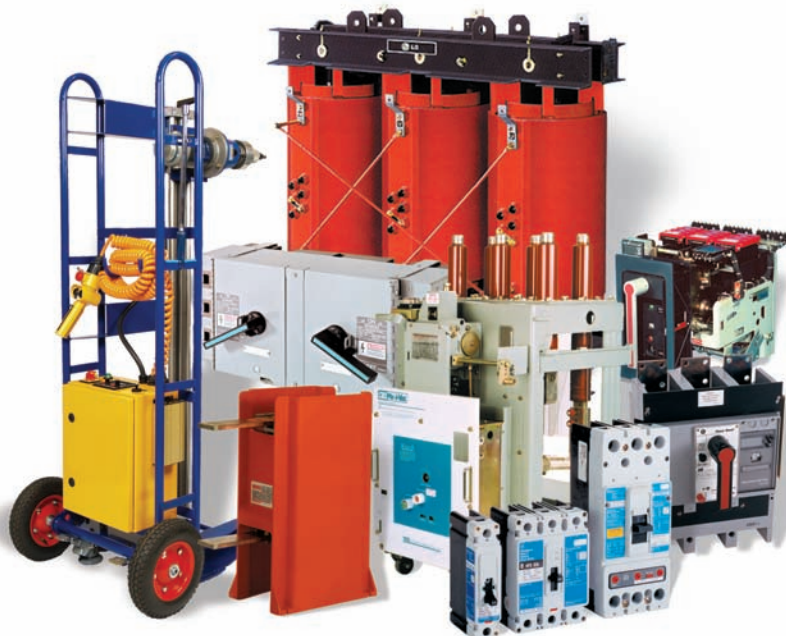

LOW & MEDIUM VOLTAGE

- General Electric
- Westinghouse
- Cutler Hammer
- Siemens
- Allis Chalmers
- ITE/ABB
- Federal Pacific
- Square D

TRANSFORMERS

1000 – 5000 KVA

- Dry type transformers from stock
- Cast resin from stock
- Load break switch & fuse

LIFE EXTENSION

LET US DESIGN A PROGRAM TO EXTEND THE LIFE OF YOUR SWITCHGEAR

- Vacuum retrofit
- Vacuum retrofit
- Solid state conversion
- Vacuum motor control upgrades

MOLDED CASE CIRCUIT BREAKERS & LOW VOLTAGE MOTOR CONTROL

- Circuit breakers
- Motor control components
- Upgraded buckets
- Panel mount switches

SWITCHGEAR

480V – 38kV NEW AND SURPLUS

- New General Electric switchgear in 4 weeks
- Match existing lineup
- Reconditioned from stock
- Complete unit substations
- Indoor and outdoor available

RENEWAL PARTS

SWITCHGEAR & CIRCUIT BREAKER PARTS

- All low & medium voltage renewal parts, 1945–today
- Obsolete vacuum interrupter in stock
- www.circuitbreakerpartsonline.com

MEDIUM VOLTAGE MOTOR CONTROL AIR & VACUUM MOTOR CONTROL

- New General Electric available from stock
- Reconditioned starters and contactors

SERVICE & REPAIR

- Field service and testing
- Shop repair of all switchgear and circuit breakers

CBS ArcSafe™

- Universal circuit breaker remote racking system
- Safety switch for remote switchgear operation

Circuit Breaker Sales is a charter member of the Professional Electrical Apparatus Recyclers League

24 Hour Emergency Service

800-232-5809

Fax: 940-665-4681

www.cbsales.com

info@cbsales.com